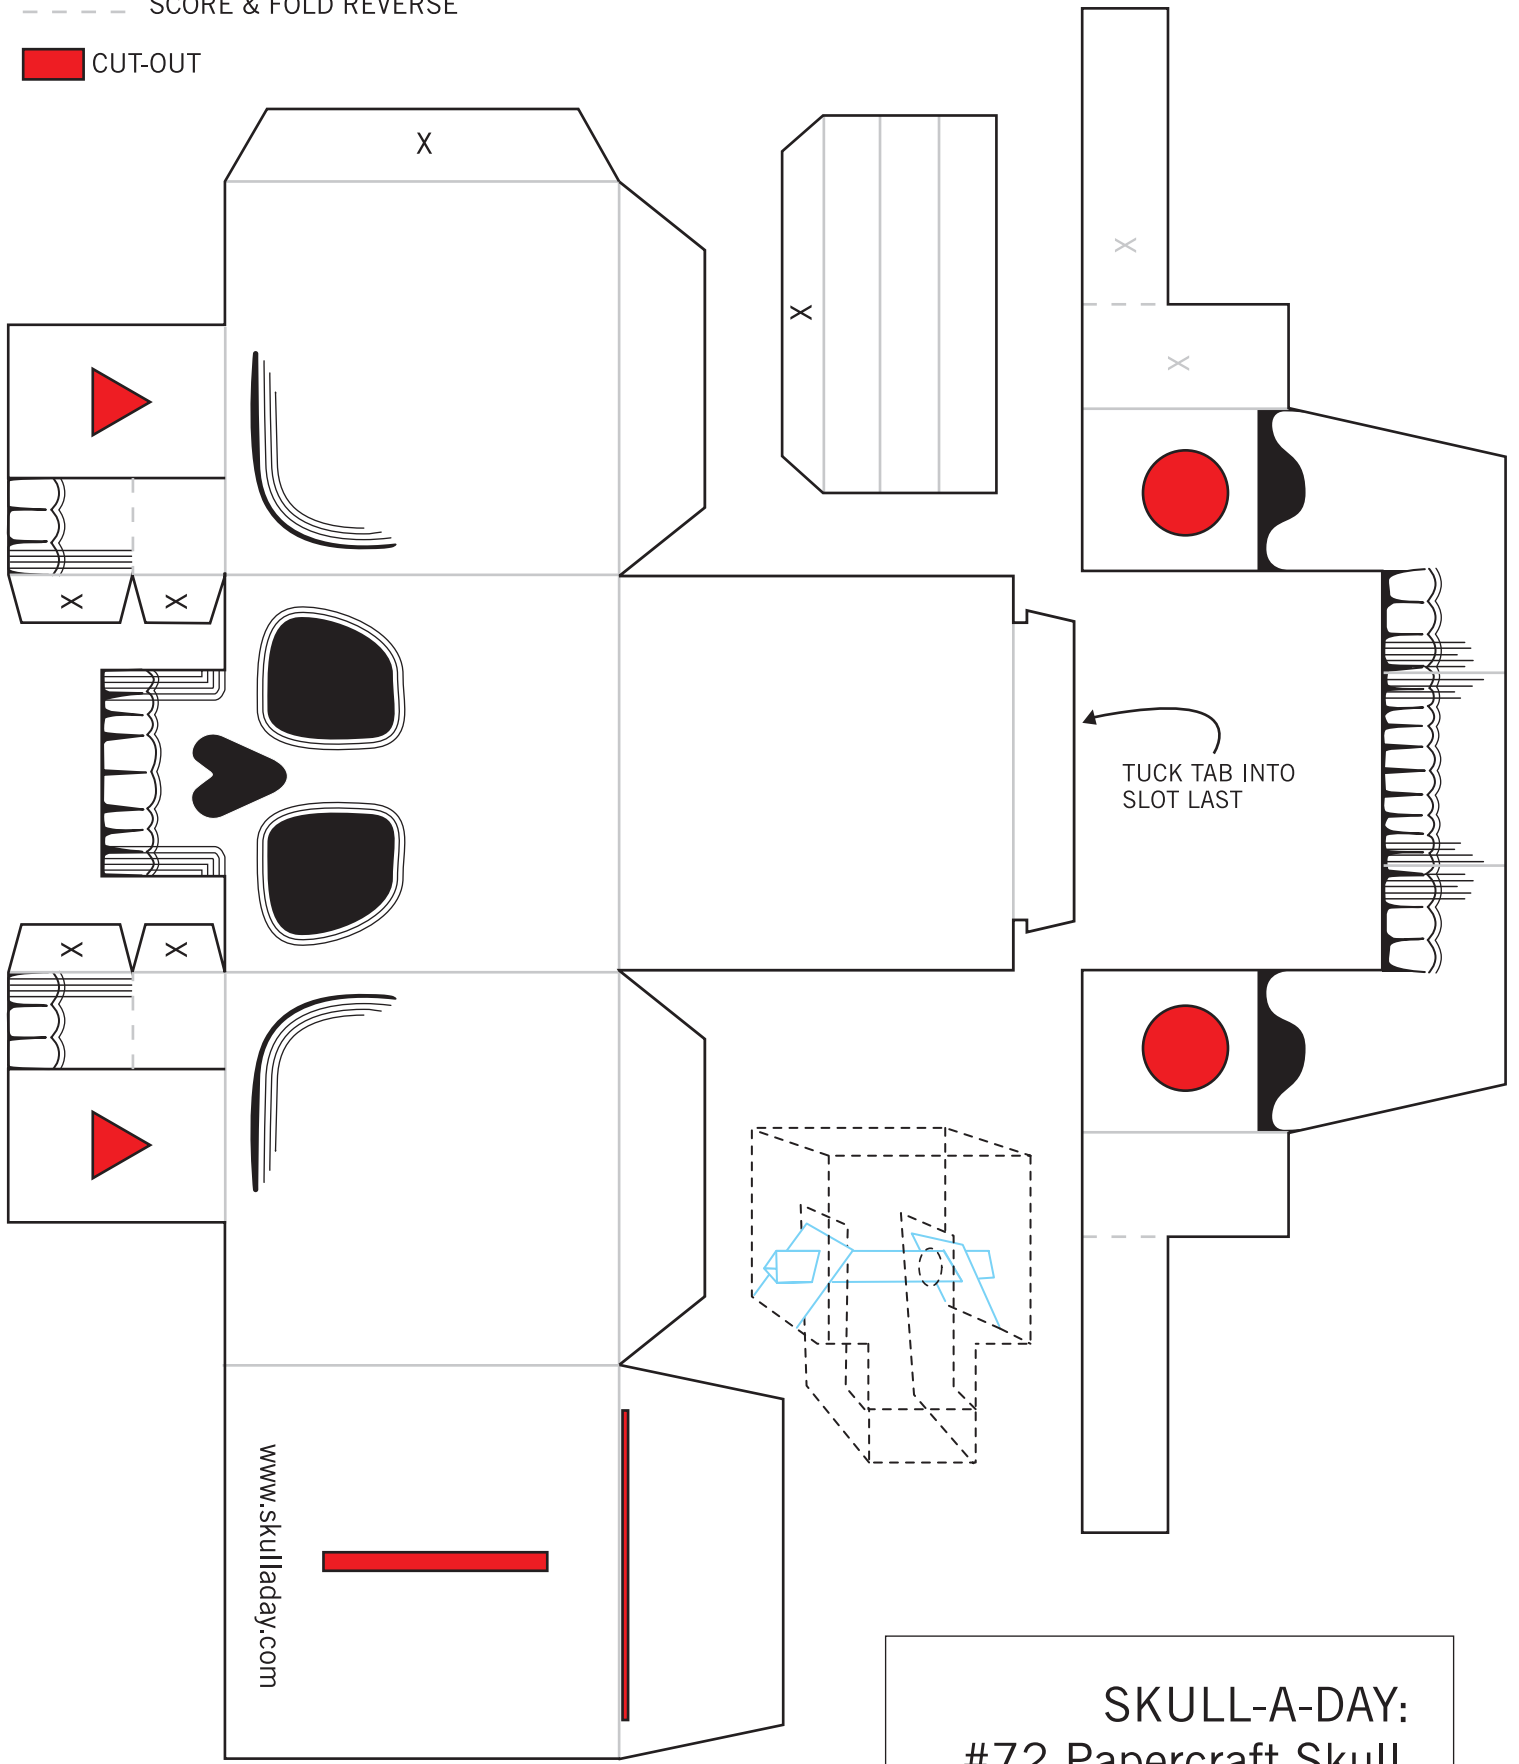

- CUT
- SCORE & FOLD
- - - SCORE & FOLD REVERSE
- CUT-OUT

- X GLUE/DOUBLE-SIDED TAPE
- X GLUE/DOUBLE-SIDED TAPE REVERSE

SKULL-A-DAY:
#72 Papercraft Skull
www.skulladay.com